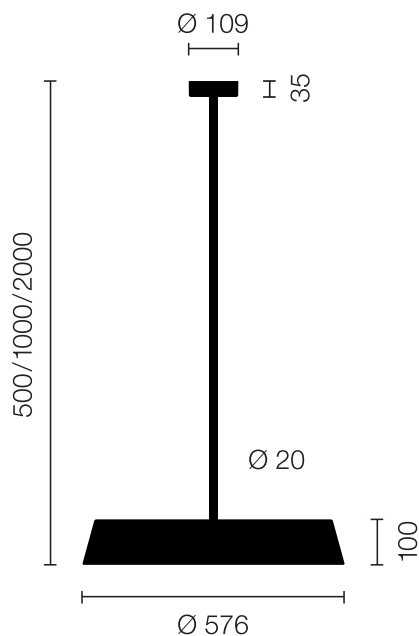

Type/Order No	KOI30-19-8030-MS
Lamp type/assembly	Pendant light
Colour	Black
Colour temperature	3000 K
Colour rendering index	>/= 80
Operating mode	Multisens
Operation	Self-adjusting
Ballast (number)	LED Converter (2), integrated in luminaire head
Lamp head	PC, black, painted
Diffuser	PC, prismatic, dyed white
Suspension (number of suspension points)	2000 mm (1)
Suspension tube	Steel, black, powder-coated
Ceiling rose	PA, painted, black, Ø 109 mm
Power cable	Black, 5x0.75mm², L ~300 mm
Light distribution	Direct (27%) / indirect (73%)
UGR	< 19
Total luminous flux of luminaire	11825 lm @ 4000 K
Power consumption	83 W
Luminaire efficacy	128 lm/W @ 4000 K
LED service life	55 000 h (L85)
Mains voltage	220-240V, 50Hz
Stand-by consumption	< 0.5 W
Safety class	I
Protection type	IP 20
Packaging units	2 (ca. 600 x 600 x 230 + 780/1280 x 200 x 50 mm)
Weight	8.4 kg
Guarantee	36 months

Belux AG

Neufeldweg 6, CH-5103
Möriken
Tel. +41 61 316 74 01
Fax +41 61 316 75 99
www.belux.com
belux@belux.com

MINERGIE®