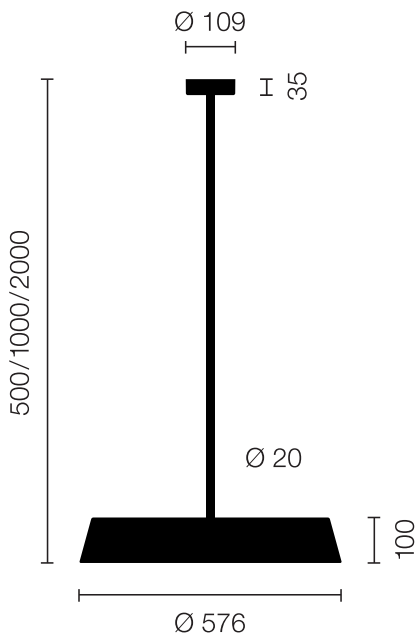

Type	KOI30-19-8030-TD
Order No	KOI30-19-8030-TD
Lamp type/assembly	Pendant luminaire
Colour	Black
Colour temperature	3000 K
Colour rendering index	>= 80
Operating mode	Dimmable TD
Operation	On site
Ballast (number)	LED Converter (2), integrated in luminaire head
Lamp head	PC, black, painted
Diffuser	PC, prismatic, dyed white
Suspension (number of suspension points)	2000 mm (1)
Suspension tube	Steel, black, powder-coated
Ceiling rose	PA, painted, black, Ø 109 mm
Power cable	Black, 5x0.75mm², L ~300 mm
Light distribution	Direct (27%) / indirect (73%)
UGR	< 19
Total luminous flux of luminaire	11825 lm @ 4000 K
Power consumption	90 W
Luminaire efficacy	130 lm/W @ 4000 K
LED service life	55 000 h (L85)
Mains voltage	220-240V, 50Hz
Stand-by consumption	< 0.5 W
Safety class	I
Protection type	IP 20
Packaging units	2 (ca. 600 x 600 x 230 + 780/1280 x 200 x 50 mm)
Weight	8.4 kg
Guarantee	36 months

Belux AG

Neufeldweg 6, CH-5103
Möriken
Tel. +41 61 316 74 01
Fax +41 61 316 75 99
www.belux.com
belux@belux.com

MINERGIE®