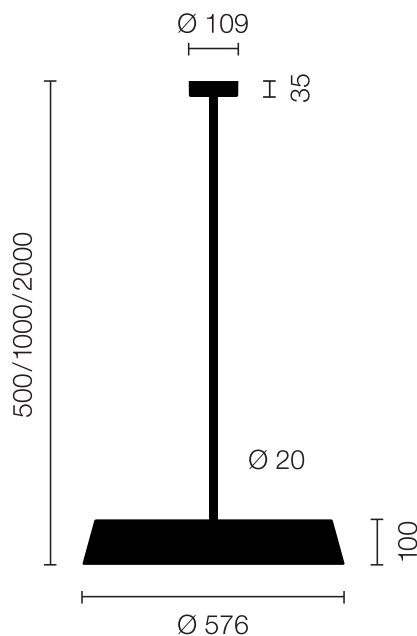

Type/Order No	KOI30-19-8040-00
Lamp type/assembly	Pendant light
Colour	Black
Colour temperature	4000 K
Colour rendering index	>/= 80
Operating mode	On/Off
Operation	On site
Ballast (number)	LED Converter (2), integrated in luminaire head
Lamp head	PC, black, painted
Diffuser	PC, prismatic, dyed white
Suspension (number of suspension points)	2000 mm (1)
Suspension tube	Steel, black, powder-coated
Ceiling rose	PA, painted, black, Ø 109 mm
Power cable	Black, 3x0.75mm², L ~300 mm
Light distribution	Direct (27%) / indirect (73%)
UGR	< 19
Total luminous flux of luminaire	11825 lm @ 4000 K
Power consumption	83 W
Luminaire efficacy	128 lm/W @ 4000 K
LED service life	55 000 h (L85)
Mains voltage	220-240V, 50Hz
Stand-by consumption	< 0.5 W
Safety class	I
Protection type	IP 20
Packaging units	2 (ca. 600 x 600 x 230 + 780/1280 x 200 x 50 mm)
Weight	8.4 kg
Guarantee	36 months

Belux AG

Neufeldweg 6, CH-5103
Möriken
Tel. +41 61 316 74 01
Fax +41 61 316 75 99
www.belux.com
belux@belux.com

MINERGIE®