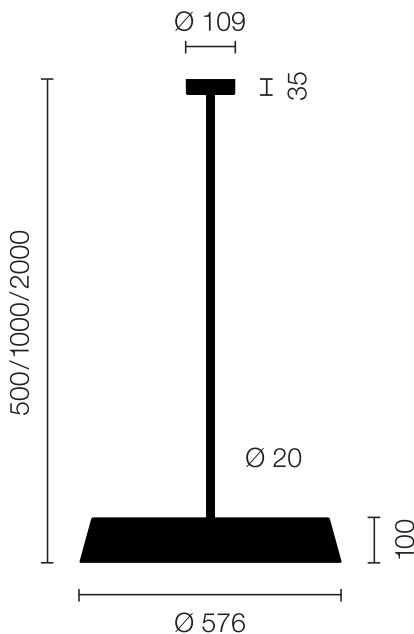

Type/Order No	KOI30-19-8040-DD
Lamp type/assembly	Pendant light
Colour	Black
Colour temperature	4000 K
Colour rendering index	> 85
Operating mode	Dimmable DALI
Operation	On site
Ballast (number)	LED Converter (2), integrated in luminaire head
Lamp head	PC, black, painted
Diffuser	PC, prismatic, dyed white
Suspension (number of suspension points)	2000 mm (1)
Suspension tube	Steel, black, powder-coated
Ceiling rose	PA, painted, black, Ø 109 mm
Power cable	Black, 5x0.75mm², L ~300 mm
Light distribution	Direct (27%) / indirect (73%)
UGR	< 19
Total luminous flux of luminaire	10688 lm @ 4000 K
Power consumption	83 W
Luminaire efficacy	128 lm/W @ 4000 K
LED service life	55 000 h (L85)
Mains voltage	220-240V, 50Hz
Stand-by consumption	< 0.5 W
Safety class	I
Protection type	IP 20
Packaging units	2 (ca. 600 x 600 x 230 + 780/1280 x 200 x 50 mm)
Weight	8.4 kg
Guarantee	36 months

Belux AG

Neufeldweg 6, CH-5103
Möriken
Tel. +41 61 316 74 01
Fax +41 61 316 75 99
www.belux.com
belux@belux.com

MINERGIE®