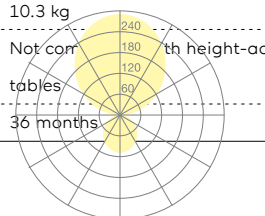

Belux AG

Neufeldweg 6, CH-5103 Möriken
Tel. +41 61 316 74 01
Fax +41 61 316 75 99
www.belux.com
belux@belux.com