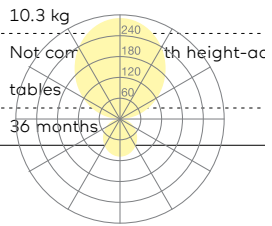

Belux AG
Neufeldweg 6, CH-5103 Möriken
Tel. +41 61 316 74 01
Fax +41 61 316 75 99
www.belux.com
belux@belux.com