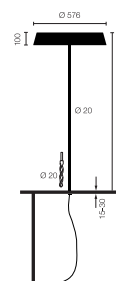

Belux AG
Neufeldweg 6, CH-5103 Möriken
Tel. +41 61 316 74 01
Fax +41 61 316 75 99
www.belux.com
belux@belux.com