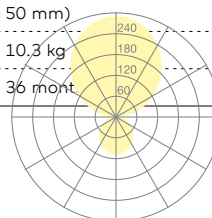

Type	KOI46-19-8040-TD
Order No	KOI46-19-8040-TD
Lamp type/assembly	Table light
Version	Universal-D
Adaptation point	For permanent fastening to any tabletop
Cable exit	Underneath the tabletop
Colour	Black
Colour temperature	4000 K
Colour rendering index	> 85
Operating mode	Dimmable
Operation	On tube
Ballast (number)	LED Converter (2), integrated in luminaire head
Lamp head	PC, black, painted
Diffuser	PC, prismatic, dyed white
Tube	Steel, black, powder-coated
Power cable	Black, 3x0.75mm ² , L 5000 mm (1000 mm with Wieland GST18 connector + 4000 mm with Wieland GST18 socket and plug)
Mains plug	BS 1363 (type G)
Light distribution	Direct (27%) / indirect (73%)
UGR	< 19
Total luminous flux of luminaire	10688 lm @ 4000 K
Power consumption	83 W
Luminaire efficacy	128 lm/W @ 4000 K
LED service life	55 000 h (L85)
Mains voltage	220-240V, 50Hz
Stand-by consumption	< 0.5 W
Safety class	I
Protection type	IP 20
Packaging units	2 (ca. 600 x 600 x 230 + 1550 x 200 x 50 mm)

KOI46-19-8040-TD

MINERGIE®

Weight	10,3 kg
Guarantee	36 mont

Belux AG
 Neufeldweg 6, CH-5103 Möriken
 Tel. +41 61 316 74 01
 Fax +41 61 316 75 99
 www.belux.com
 belux@belux.com