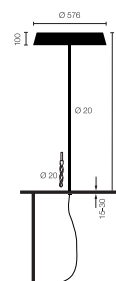

Type	KOI46-19-8040-TD
Order No	KOI46-19-8040-TD
Lamp type/assembly	Table light
Version	Universal-D
Adaptation point	For permanent fastening to any tabletop
Cable exit	Underneath the tabletop
Colour	Black
Colour temperature	4000 K
Colour rendering index	> 85
Operating mode	Dimmable
Operation	On tube
Ballast (number)	LED Converter (2), integrated in luminaire head
Lamp head	PC, black, painted
Diffuser	PC, prismatic, dyed white
Tube	Steel, black, powder-coated
Power cable	Black, 3x0.75mm ² , L 5000 mm (1000 mm with Wieland GST18 connector + 4000 mm with Wieland GST18 socket and plug)
Mains plug	BS 1363 (type G)
Light distribution	Direct (27%) / indirect (73%)
UGR	< 19
Total luminous flux of luminaire	10688 lm @ 4000 K
Power consumption	83 W
Luminaire efficacy	128 lm/W @ 4000 K
LED service life	55 000 h (L85)
Mains voltage	220-240V, 50Hz
Stand-by consumption	< 0.5 W
Safety class	I
Protection type	IP 20
Packaging units	2 (ca. 600 x 600 x 230 + 1550 x 200 x 50 mm)

KOI46-19-8040-TD

MINERGIE®

Weight	10,3 kg
Guarantee	36 mont

Belux AG
 Neufeldweg 6, CH-5103 Möriken
 Tel. +41 61 316 74 01
 Fax +41 61 316 75 99
 www.belux.com
 belux@belux.com