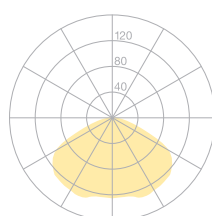

≈100% CD/1000lm