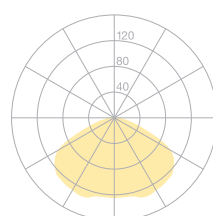

≈100% CD/1000lm