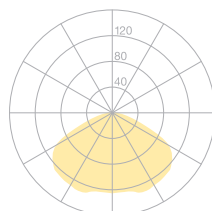

Belux AG

Neufeldweg 6, CH-5103
Möriken
Tel. +41 61 316 74 01
Fax +41 61 316 75 99
www.belux.com
belux@belux.com

design
preis
SCHWEIZ

reddot