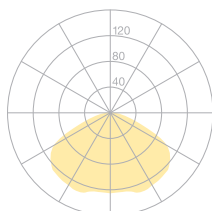

≈100% CD/1000lm