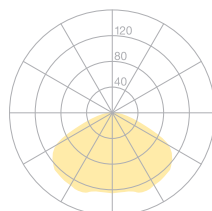

≈100% CD/1000lm