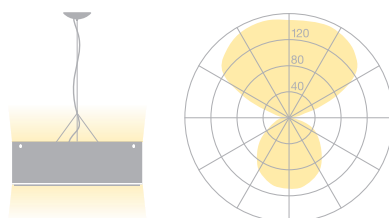

η=87.9% CD/1000lm