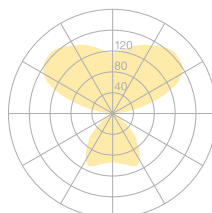

η=81.5% CD/1000lm