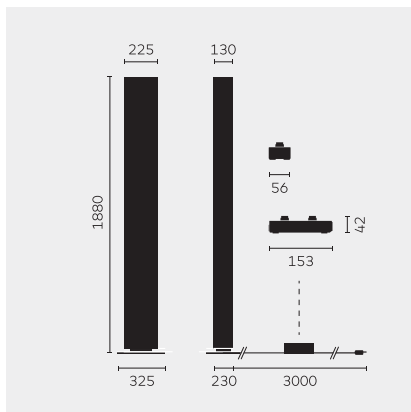

DESIGN PLUS

| Type/Order No | TW112-11-DTW |
|----------------------------------|---|
| Lamp type/assembly | Standing light |
| Version | LED |
| Colour temperature | 3000 - 1800K |
| Colour rendering index | CRI80+ |
| Operation | Dim to Warm, cable integrated |
| Lamp shade | Acrylic glass, prismatic |
| Base | Stainless steel |
| Power cable | Black, 3 x 0.75 mm ² , L 4000 mm |
| Mains plug | Swiss T12 (type J) |
| Light distribution | Direct / indirect |
| Total luminous flux of luminaire | 4720 lm |
| Power consumption | 64 W |
| Luminaire efficacy | 74 lm/W |
| Mains voltage | 220-240V / 50Hz |
| Stand-by consumption | < 0.5W |
| Safety class | I |
| Protection type | IP 20 |
| Packaging units | 2 (1980 x 420 x 360 + 1930 x 340 x 270 mm) |
| Weight | 23.0 kg |
| Guarantee | 36 months |