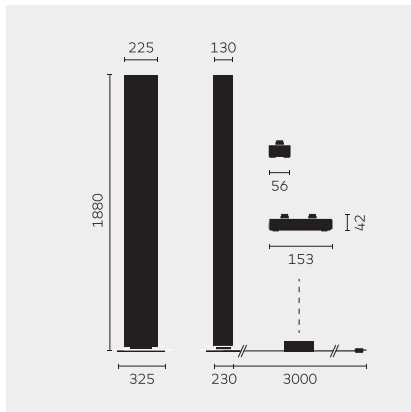

DESIGN PLUS

Type/Order No	TW112-12-DTW
Lamp type/assembly	Standing light
Version	LED
Colour temperature	3000 - 1800K
Colour rendering index	CRI80+
Operation	Dim to Warm, cable integrated
Lamp shade	Acrylic glass, prismatic
Base	Stainless steel
Power cable	Black, 3 x 0.75 mm ² , L 4000 mm
Mains plug	CEE 7/7 (type E+F)
Light distribution	Direct / indirect
Total luminous flux of luminaire	4720 lm
Power consumption	64 W
Luminaire efficacy	74 lm/W
Mains voltage	220-240V / 50Hz
Stand-by consumption	< 0.5W
Safety class	I
Protection type	IP 20
Packaging units	2 (1980 x 420 x 360 + 1930 x 340 x 270 mm)
Weight	23.0 kg
Guarantee	36 months