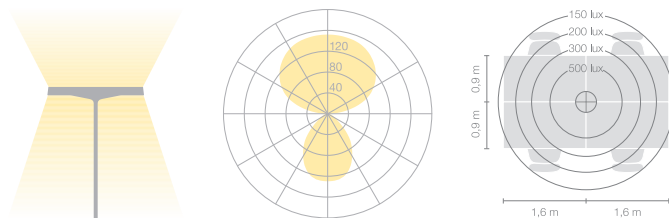

γ=80.06% CD/1000lm