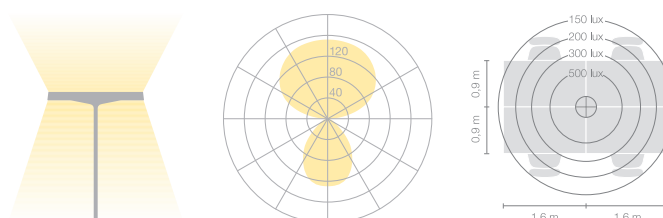

≈80.06% CD/1000lm