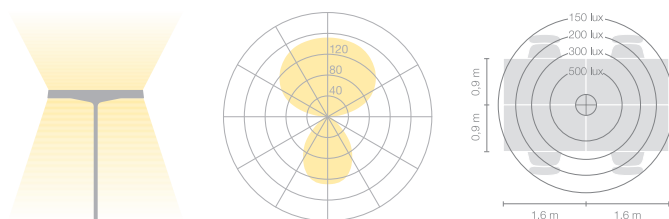

γ=80.06% CD/1000lm