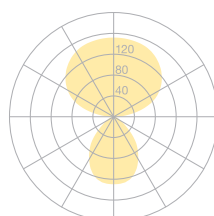

γ=80.06% CD/1000lm