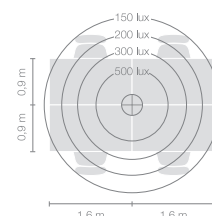

γ=80.06% CD/1000lm