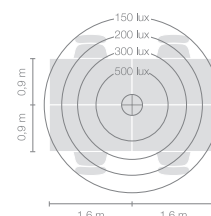

γ=80.06% CD/1000lm