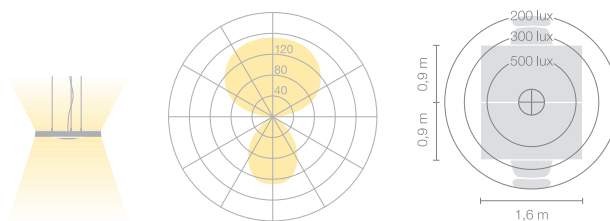

η=80.06% CD/1000lm