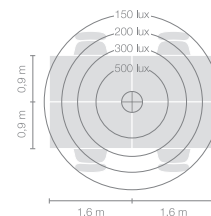

γ=80.06% CD/1000lm