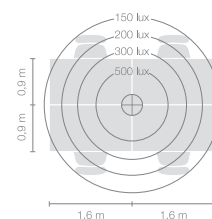

γ=80.06% CD/1000lm