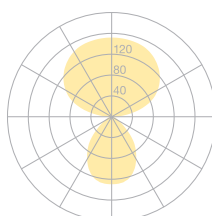

≈80.06% CD/1000lm