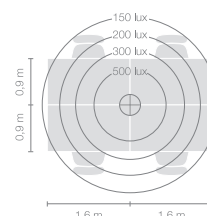

≈80.06% CD/1000lm