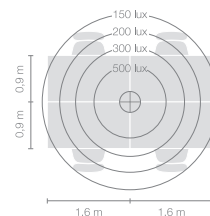

γ=80.06% CD/1000lm