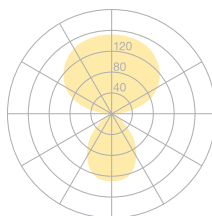

γ=80.06% CD/1000lm