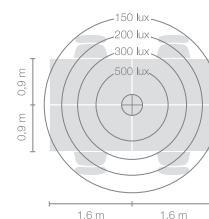

γ=80.06% CD/1000lm