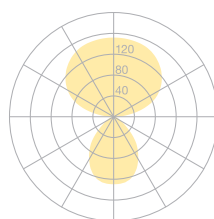

γ=80.06% CD/1000lm