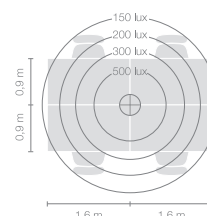

γ=80.06% CD/1000lm