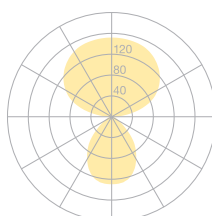

γ=80.06% CD/1000lm