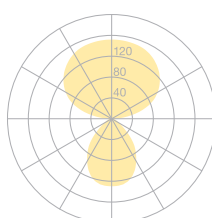

γ=80.06% CD/1000lm