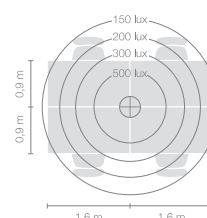

γ=80.06% CD/1000lm