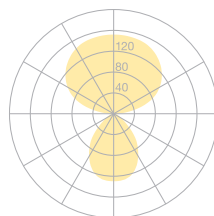

≈80.06% CD/1000lm