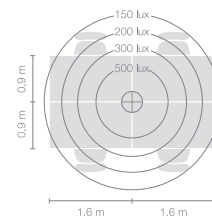

≈80.06% CD/1000lm