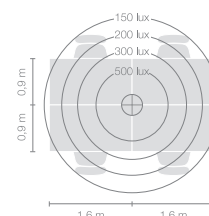

γ=80.06% CD/1000lm