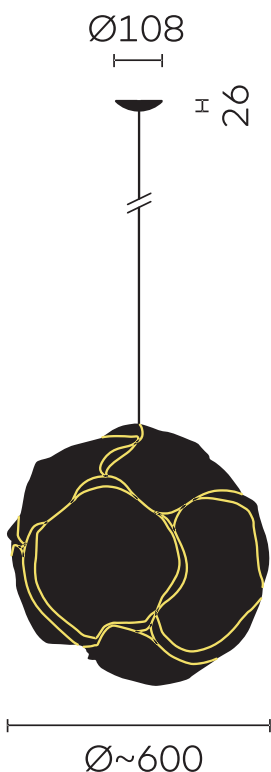

η=66.5% CD/1000lm