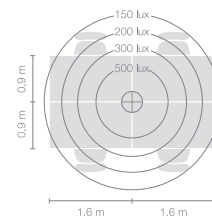

γ=80.06% CD/1000lm