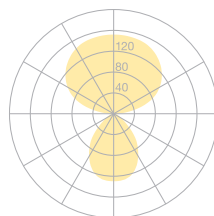

γ=80.06% CD/1000lm