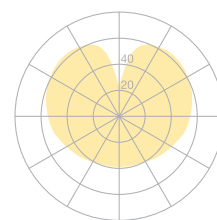

η=66.5% CD/1000lm