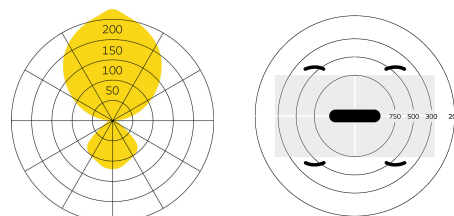

Belux AG

Neufeldweg 6, CH-5103
Möriken
Tel. +41 61 316 74 01
Fax +41 61 316 75 99
www.belux.com
belux@belux.com