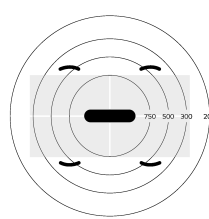

Belux AG

Neufeldweg 6, CH-5103
Möriken
Tel. +41 61 316 74 01
Fax +41 61 316 75 99
www.belux.com
belux@belux.com