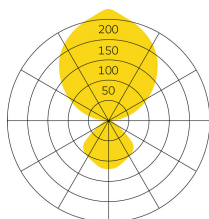

Belux AG

Neufeldweg 6, CH-5103
Möriken
Tel. +41 61 316 74 01
Fax +41 61 316 75 99
www.belux.com
belux@belux.com