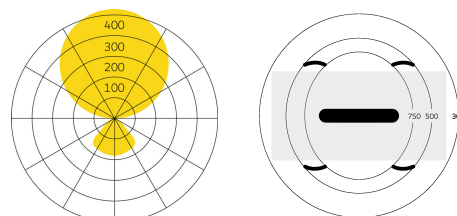

Type	KID32-14-8030-MS
Order No	KID32-14-8030-MS
Lamp type/assembly	Pendant luminaire
Colour	White
Size	L 1446mm
Light source	LED
Energy efficiency class	C
Colour temperature	3000K
Colour rendering index	CRI > 80
Operating mode	Multisens
Operation	Self-adjusting
Ceiling rose	PA, white, Ø 170 mm
Light distribution	Direct (30%) / indirect (70%)
UGR	< 11
Total luminous flux of luminaire	16200lm @ 4000K
Power consumption	116W
Luminaire efficacy	140lm/W @ 4000K
Safety class	I
Protection type	IP20
Packaging units	1 (ca. 1320 x 380 x 85 mm)
Weight	10,5kg
Tooltip Description	New workspace lighting
Guarantee	36 months