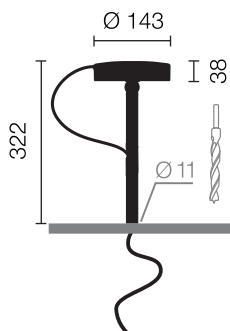

decion
preis
SCHWEIZ