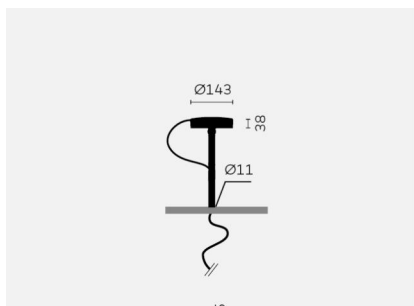

design
preis
SCHWIZ