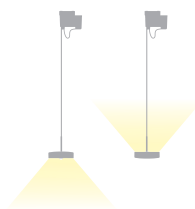

≈97% cd/1000 lm