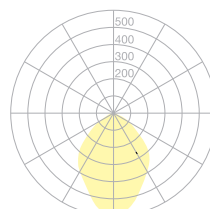

≈97% cd/1000 lm