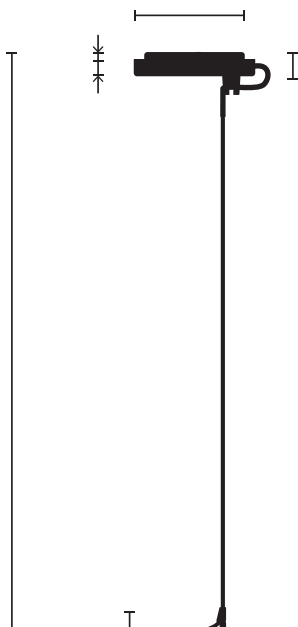

≈97% cd/1000 lm