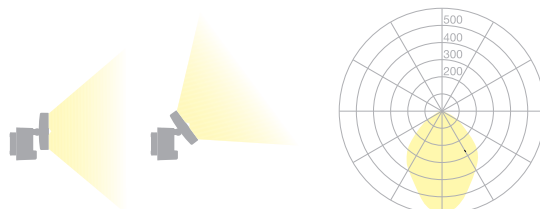

≈97% cd/1000 lm