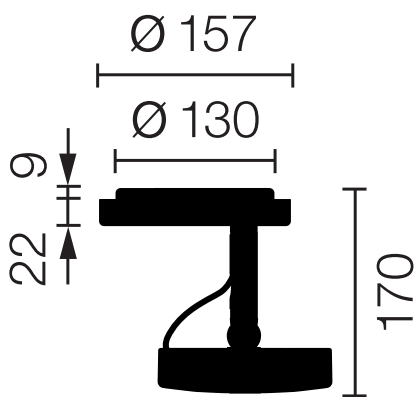

≈97% cd/1000 lm