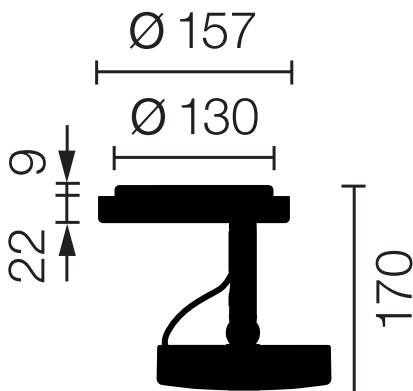

≈97% cd/1000 lm