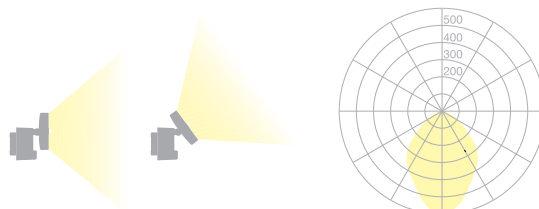

≈97% cd/1000 lm