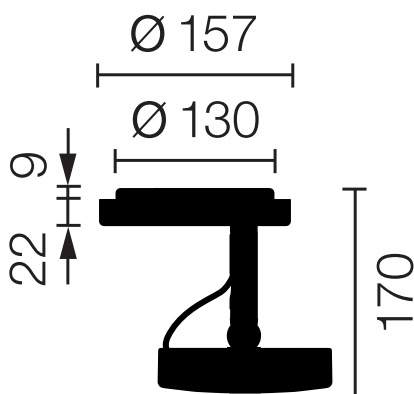

≈97% cd/1000 lm