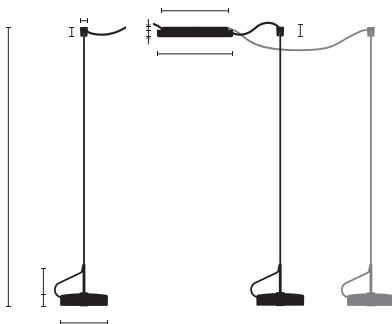

Belux AG

Neufeldweg 6, CH-5103
Möriken
Tel. +41 61 316 74 01
Fax +41 61 316 75 99
www.belux.com
belux@belux.com

design
preis
SCHWEIZ