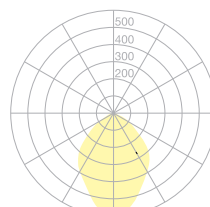

Belux AG

Neufeldweg 6, CH-5103
Möriken
Tel. +41 61 316 74 01
Fax +41 61 316 75 99
www.belux.com
belux@belux.com

design
preis
SCHWEIZ