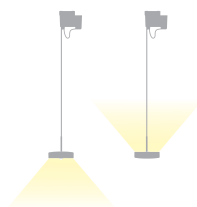

Belux AG

Neufeldweg 6, CH-5103
Möriken
Tel. +41 61 316 74 01
Fax +41 61 316 75 99
www.belux.com
belux@belux.com

design
preis
SCHWEIZ