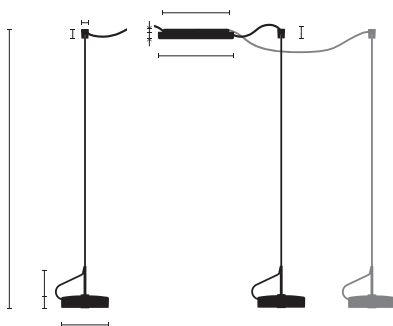

≈97% cd/1000 lm