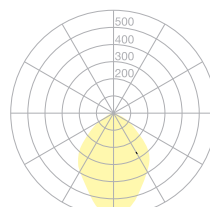

≈97% cd/1000 lm