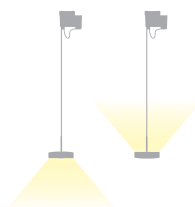

≈97% cd/1000 lm