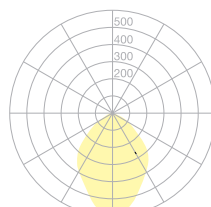

≈97% cd/1000 lm