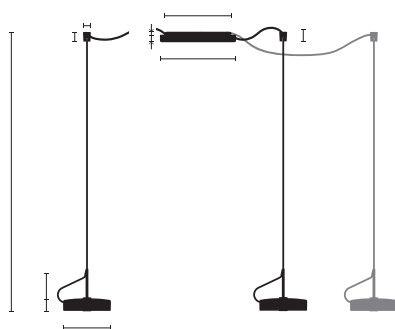

≈97% cd/1000 lm