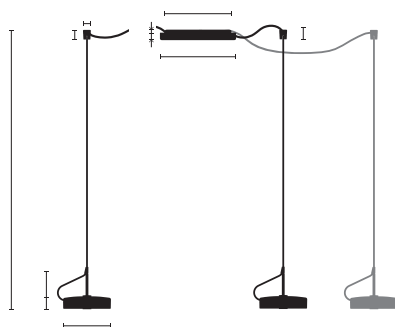

≈97% cd/1000 lm