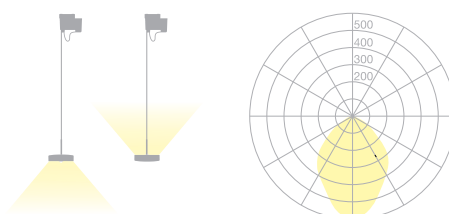

≈97% cd/1000 lm