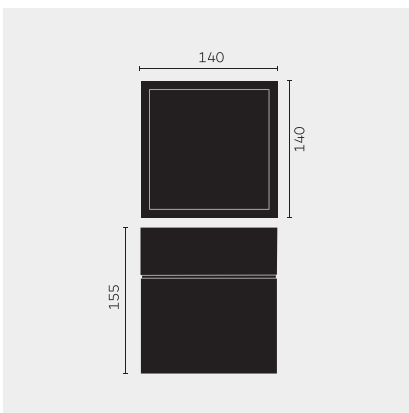

kreon prologe

Type	kr988652-9027-FL-VD
Order No	kr988652-9027-FL-VD
Lamp type/assembly	Ceiling luminaire
Version	prologe 145 single
Colour	black
Material	Sheet steel, <input checked="" type="checkbox"/> cataphoretically primed and powdercoated
Colour temperature	2700K
Colour rendering index	CRI90+
Beam angle	Flood
Total luminous flux	755lm
Power consumption	12W
Protection type	IP 40