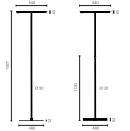

Belux AG

Neufeldweg 6, CH-5103 Möriken
Tel. +41 61 316 74 01
Fax +41 61 316 75 99
www.belux.com
belux@belux.com