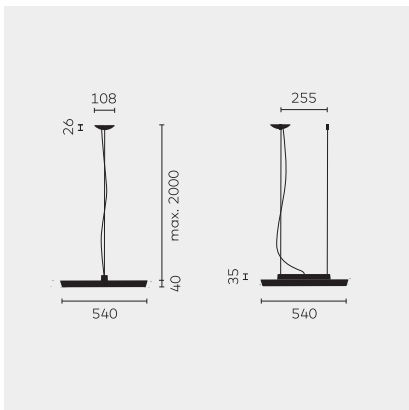

# belux karo

Type/Order No	KRO30-13-8040-DD
Lamp type/assembly	Pendant light
Version	Symmetrical light distribution
Colour	Black
Light source	LED, 4000 K, 5900 lm, CRI > 80
Operating mode	Dimmable DALI
Operation	On site
Ballast (number)	Driver (1), integrated integrated in lamp head
Lamp head	Aluminium, die-cast
Diffuser	PMMA
Suspension (number of suspension points)	2000 mm (2)
Finish	Black RAL 9005, powder-coated
Ceiling rose	White, Ø 108 mm
Power cable	Transparent, 5x0.75mm <sup>2</sup> , L 2500 mm
Light distribution	Direct (44%) / indirect (56%)
UGR	< 12
Power consumption	93 W
Luminaire efficacy	100%
Mains voltage	220-240V, 50/60Hz
Stand-by consumption	< 0.5 W
Safety class	I
Protection type	IP 20
Packaging units	1 (640 x 640 x 130 mm)
Weight	8.4 kg
Guarantee	36 months