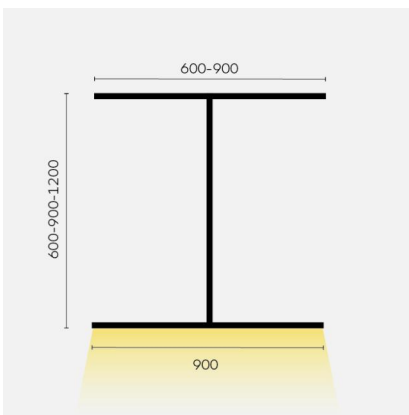

kreon fuga

Type	kr974262-8530-09-09
Order No	kr974262-8530-09-09
Lamp type/assembly	Ceiling luminaire
Version	fuga 900
Colour temperature	3000K
Colour rendering index	CR185+
Operation	On-Off
Total luminous flux	447lm
Power consumption	9,5W
Safety class	I
Protection type	IP 40