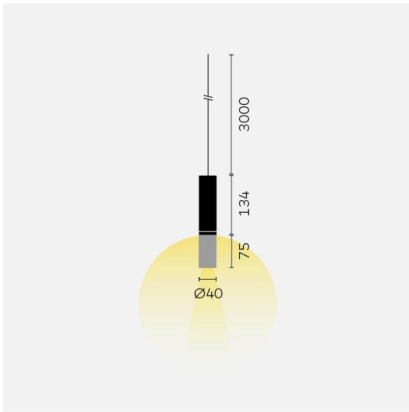

# kreon oran

<b>Type</b>	<b>KR991311-9030</b>
Order No	KR991311-9030
Lamp type/assembly	Pendant luminaire
Version	oran stone small cylinder
Colour	white
Colour temperature	3000K
Total luminous flux	315lm
Power consumption	6,7W
Safety class	I
Protection type	IP 40